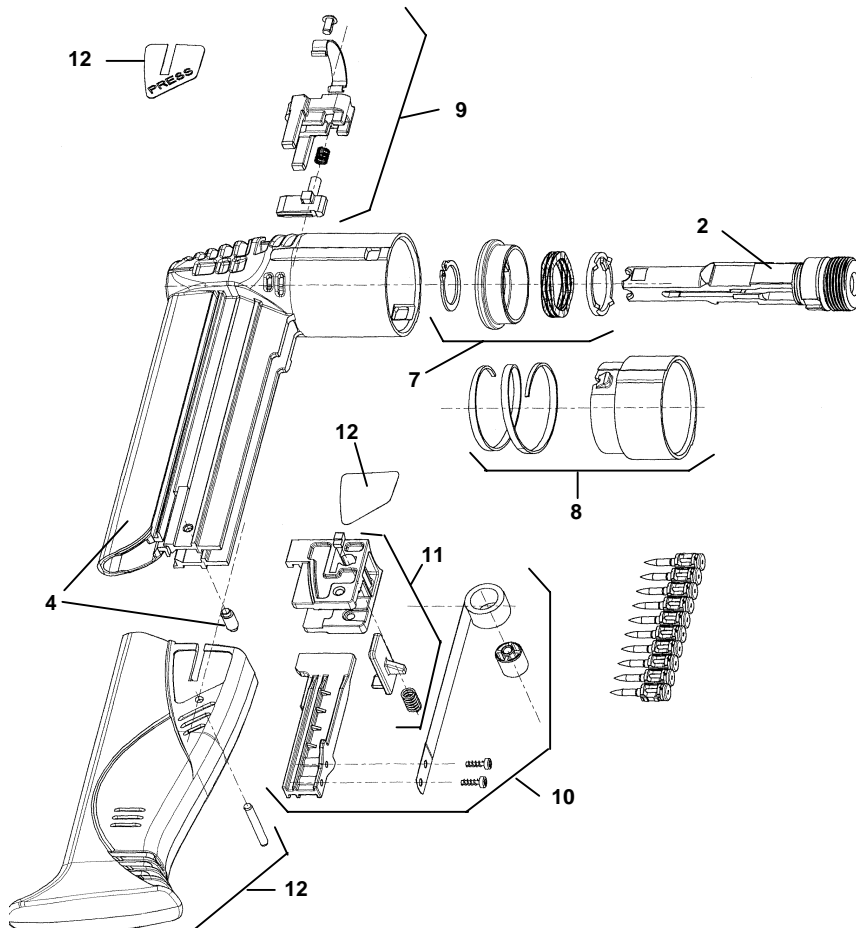

fixez juste

PIECES DE RECHANGE  
PARTS LIST

SPITFIRE P370  
P370C60

Feuille/Sheet : 2/2

Date modif : 30/03/05

Date diff : 24/10/05

fixez juste

**PIECES DE RECHANGE  
PARTS LIST**

**SPITFIRE P370  
P370C60**

Feuille/Sheet : 1/2

Date modif : 30/03/05

Date diff : 24/10/05

Rep	Code	Désignation	Description
1	010970	ENS. GUIDE TAMPON P370	PIN GUIDE ASSY P370
2	010971	ENS. GUIDE TAMPON P370C60	PIN GUIDE ASSY P370C60
3	010972	ENS. ANTI TIR LIBRE	MUZZLE BUSHING SHROUD ASSY
4	010973	ENS. CORPS CHARGEUR	MAGAZINE BODY ASSY
5	010974	ENS. BAGUE VERROUILLAGE	LOCKING RING ASSY
6	010975	ENS. BAGUE BUTEE	STOP RING ASSY
7	010976	ENS. SUPPORT INDEXAGE	INDEXING SUPPORT ASSY
8	010977	ENS. BUTEE CHARGEUR	MAGAZINE STOP ASSY
9	010978	ENS. VERROU SECURITE	SAFETY LOCK ASSY
10	010979	ENS. CURSEUR	SLIDE ASSY
11	010980	ENS. VERROUILLAGE CHARGEUR	MAGAZINE LOCKING ASSY
12	010981	ENS. COUVERCLE CHARGEUR	MAGAZINE COVER ASSY
13	010982	ENS. RESSORT RAPPEL MASSELOTTE	PISTON RETURN SPRING ASSY
14	010983	ENS. BAGUE ISOLATION	INSULATION RING ASSY
15	010984	ENS. MASSELOTTE	PISTON ASSY
16	010985	ENS. RESSORT CANON	BARREL SPRING ASSY
17	010986	ENS. CANON	BARREL ASSY
18	010987	ENS. PORTE CANON	RECEIVER ASSY
19	010988	ENS. DETENTE	TRIGGER ASSY
20	010989	ENS. LEVIER DECLENCHEMENT	RELEASE LEVER ASSY
21	010990	ENS. PERCUTEUR	FIRING PIN ASSY
22	010991	ENS. REGLAGE PUISSANCE	ENERGY SET ASSY
23	010992	ENS. CAPOT	COVER ASSY
24	010993	ENS. VERROUILLAGE CAPOT	COVER LOCKING ASSY
25	010994	ENS. POIGNEES D/G	RIGHT/LEFT SIDE HANDLE ASSY
26	010995	ENS. POIGNEE ARRIERE	REAR HANDLE ASSY
27	310000	STABILISATEUR	STABILIZER