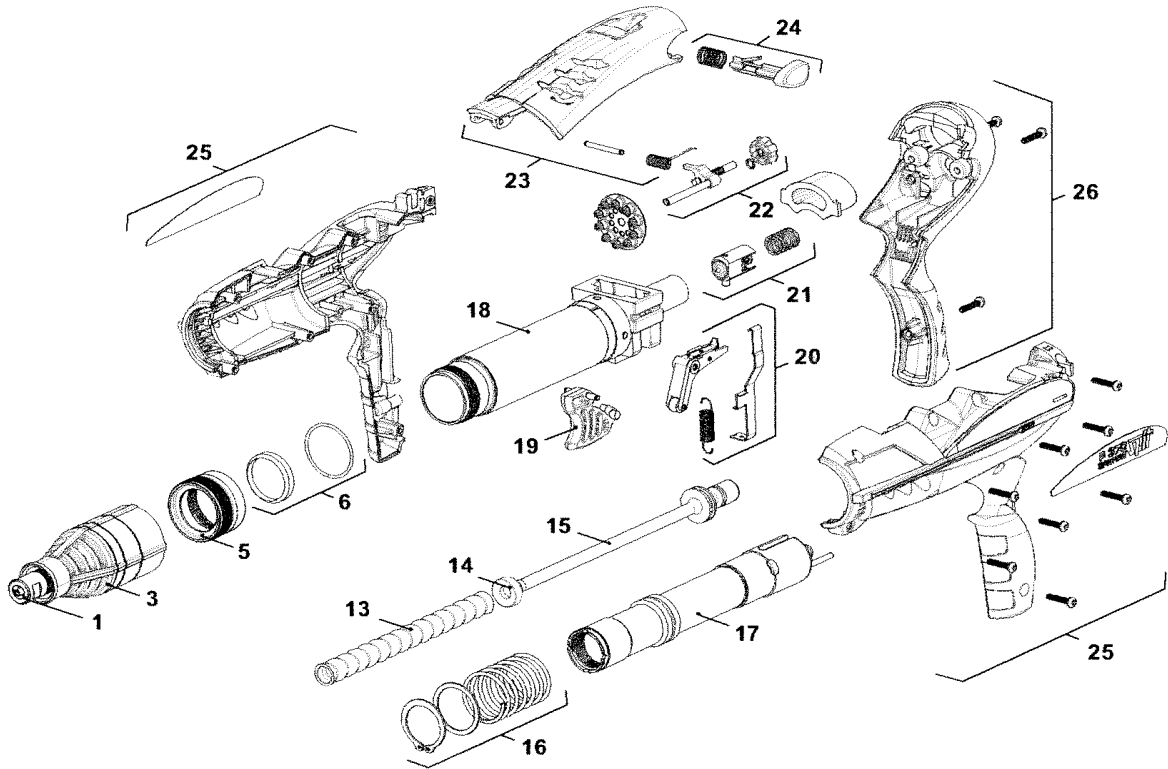

fixez juste

PIECES DE RECHANGE  
PARTS LIST

SPITFIRE P370  
P370C60

Feuille/Sheet : 2/2

Date modif : 30/03/05

Date diff : 24/10/05

fixez juste

**PIECES DE RECHANGE  
PARTS LIST**

**SPITFIRE P370  
P370C60**

Feuille/Sheet : 1/2

Date modif : 30/03/05

Date diff : 24/10/05

Rep	Code	Désignation	Description
1	010970	ENS. GUIDE TAMPON P370	PIN GUIDE ASSY P370
2	010971	ENS. GUIDE TAMPON P370C60	PIN GUIDE ASSY P370C60
3	010972	ENS. ANTI TIR LIBRE	MUZZLE BUSHING SHROUD ASSY
4	010973	ENS. CORPS CHARGEUR	MAGAZINE BODY ASSY
5	010974	ENS. BAGUE VERROUILLAGE	LOCKING RING ASSY
6	010975	ENS. BAGUE BUTEE	STOP RING ASSY
7	010976	ENS. SUPPORT INDEXAGE	INDEXING SUPPORT ASSY
8	010977	ENS. BUTEE CHARGEUR	MAGAZINE STOP ASSY
9	010978	ENS. VERROU SECURITE	SAFETY LOCK ASSY
10	010979	ENS. CURSEUR	SLIDE ASSY
11	010980	ENS. VERROUILLAGE CHARGEUR	MAGAZINE LOCKING ASSY
12	010981	ENS. COUVERCLE CHARGEUR	MAGAZINE COVER ASSY
13	010982	ENS. RESSORT RAPPEL MASSELOTTE	PISTON RETURN SPRING ASSY
14	010983	ENS. BAGUE ISOLATION	INSULATION RING ASSY
15	010984	ENS. MASSELOTTE	PISTON ASSY
16	010985	ENS. RESSORT CANON	BARREL SPRING ASSY
17	010986	ENS. CANON	BARREL ASSY
18	010987	ENS. PORTE CANON	RECEIVER ASSY
19	010988	ENS. DETENTE	TRIGGER ASSY
20	010989	ENS. LEVIER DECLENCHEMENT	RELEASE LEVER ASSY
21	010990	ENS. PERCUTEUR	FIRING PIN ASSY
22	010991	ENS. REGLAGE PUISSANCE	ENERGY SET ASSY
23	010992	ENS. CAPOT	COVER ASSY
24	010993	ENS. VERROUILLAGE CAPOT	COVER LOCKING ASSY
25	010994	ENS. POIGNEES D/G	RIGHT/LEFT SIDE HANDLE ASSY
26	010995	ENS. POIGNEE ARRIERE	REAR HANDLE ASSY
27	310000	STABILISATEUR	STABILIZER